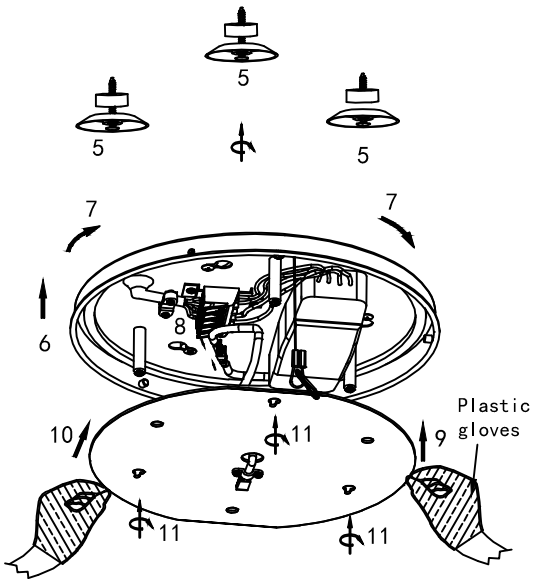

# Campus D500 Ceiling

EN60598/CEM2001/108/CE

Power: 230V~50Hz  
 IK08-IP44  
 Temp: -20° c/50° c  
 Socket: LED-Platta  
 Lightsource: LED 36W  
 PMMA Diffuser/ALU  
 House

Option -No Up Light:  
 A: Remove paper from rubber ring  
 B: Open the diffuser frame and put the rubber ring glowed side to top of the opal edge  
 C: Close the diffuser frame to the body