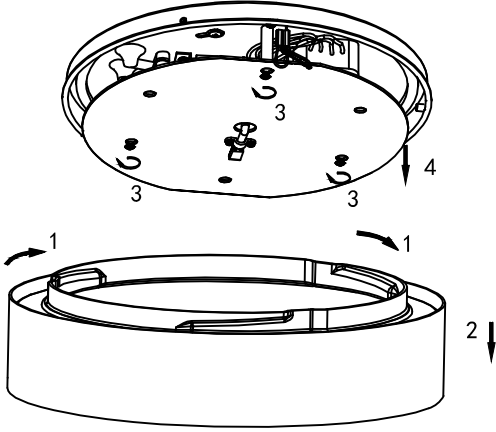

# Campus D500 Ceiling

EN60598/CEM2001/108/CE

Power: 230V~50Hz  
 IK08-IP44  
 Temp: -20° c/50° c  
 Socket: LED-Platta  
 Lightsource: LED 36W  
 PMMA Diffuser/ALU  
 House

Option -No Up Light:  
 A: Remove paper from rubber ring  
 B: Open the diffuser frame and put the rubber ring glowed side to top of the opal edge  
 C: Close the diffuser frame to the body