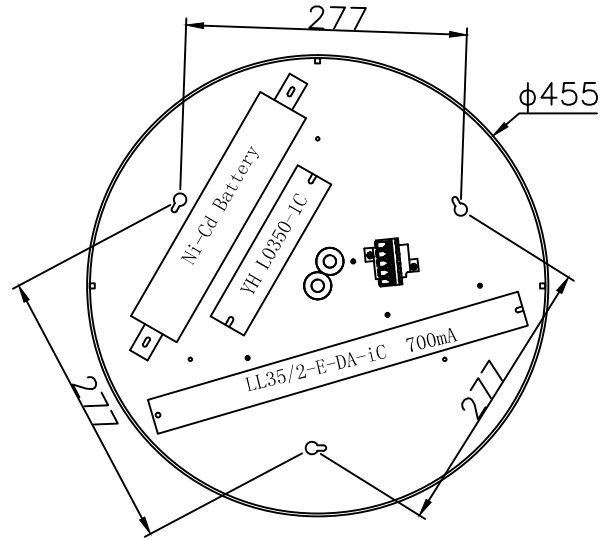

# Campus D500 Ceiling

EN60598/CEM2001/108/CE

Power: 230V~50Hz  
 IK08-IP44  
 Temp: -20° c/50° c  
 Socket: LED-Platta  
 Lightsource: LED 36W  
 PMMA Diffuser/ALU  
 House

Option -No Up Light:  
 A: Remove paper from rubber ring  
 B: Open the diffuser frame and put the rubber ring glowed side to top of the opal edge  
 C: Close the diffuser frame to the body