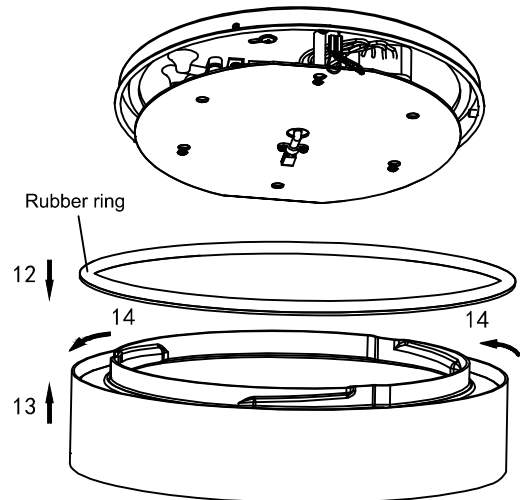

# Campus D500 Ceiling

EN60598/CEM2001/108/CE

Power: 230V~50Hz  
 IK08-IP44  
 Temp: -20° c/50° c  
 Socket: LED-Platta  
 Lightsource: LED 36W  
 PMMA Diffuser/ALU  
 House

Option -No Up Light:  
 A: Remove paper from rubber ring  
 B: Open the diffuser frame and put the rubber ring glowed side to top of the opal edge  
 C: Close the diffuser frame to the body