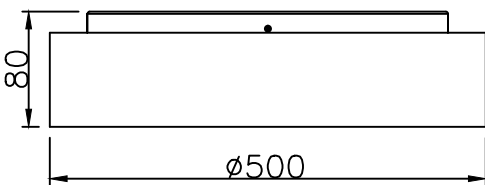

# Campus D500 Ceiling

EN60598/CEM2001/108/CE

Power: 230V~50Hz  
 IK08-IP44  
 Temp: -20° c/50° c  
 Socket: LED-Platta  
 Lightsource: LED 36W  
 PMMA Diffuser/ALU  
 House

Option -No Up Light:  
 A: Remove paper from rubber ring  
 B: Open the diffuser frame and put the rubber ring glowed side to top of the opal edge  
 C: Close the diffuser frame to the body