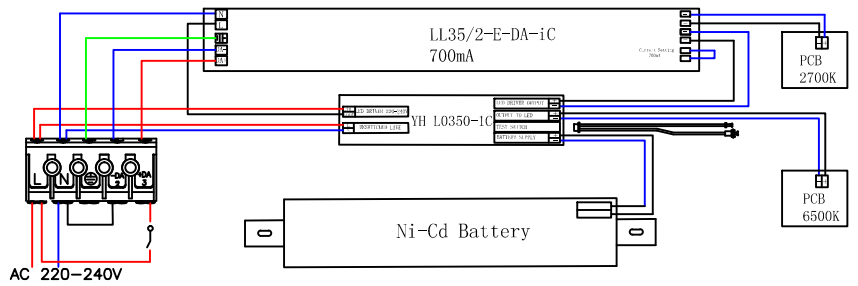

# Campus D500 Ceiling

EN60598/CEM2001/108/CE

Power: 230V~50Hz  
 IK08-IP44  
 Temp: -20° c/50° c  
 Socket: LED-Platta  
 Lightsource: LED 36W  
 PMMA Diffuser/ALU  
 House

Option -No Up Light:  
 A: Remove paper from rubber ring  
 B: Open the diffuser frame and put the rubber ring glowed side to top of the opal edge  
 C: Close the diffuser frame to the body